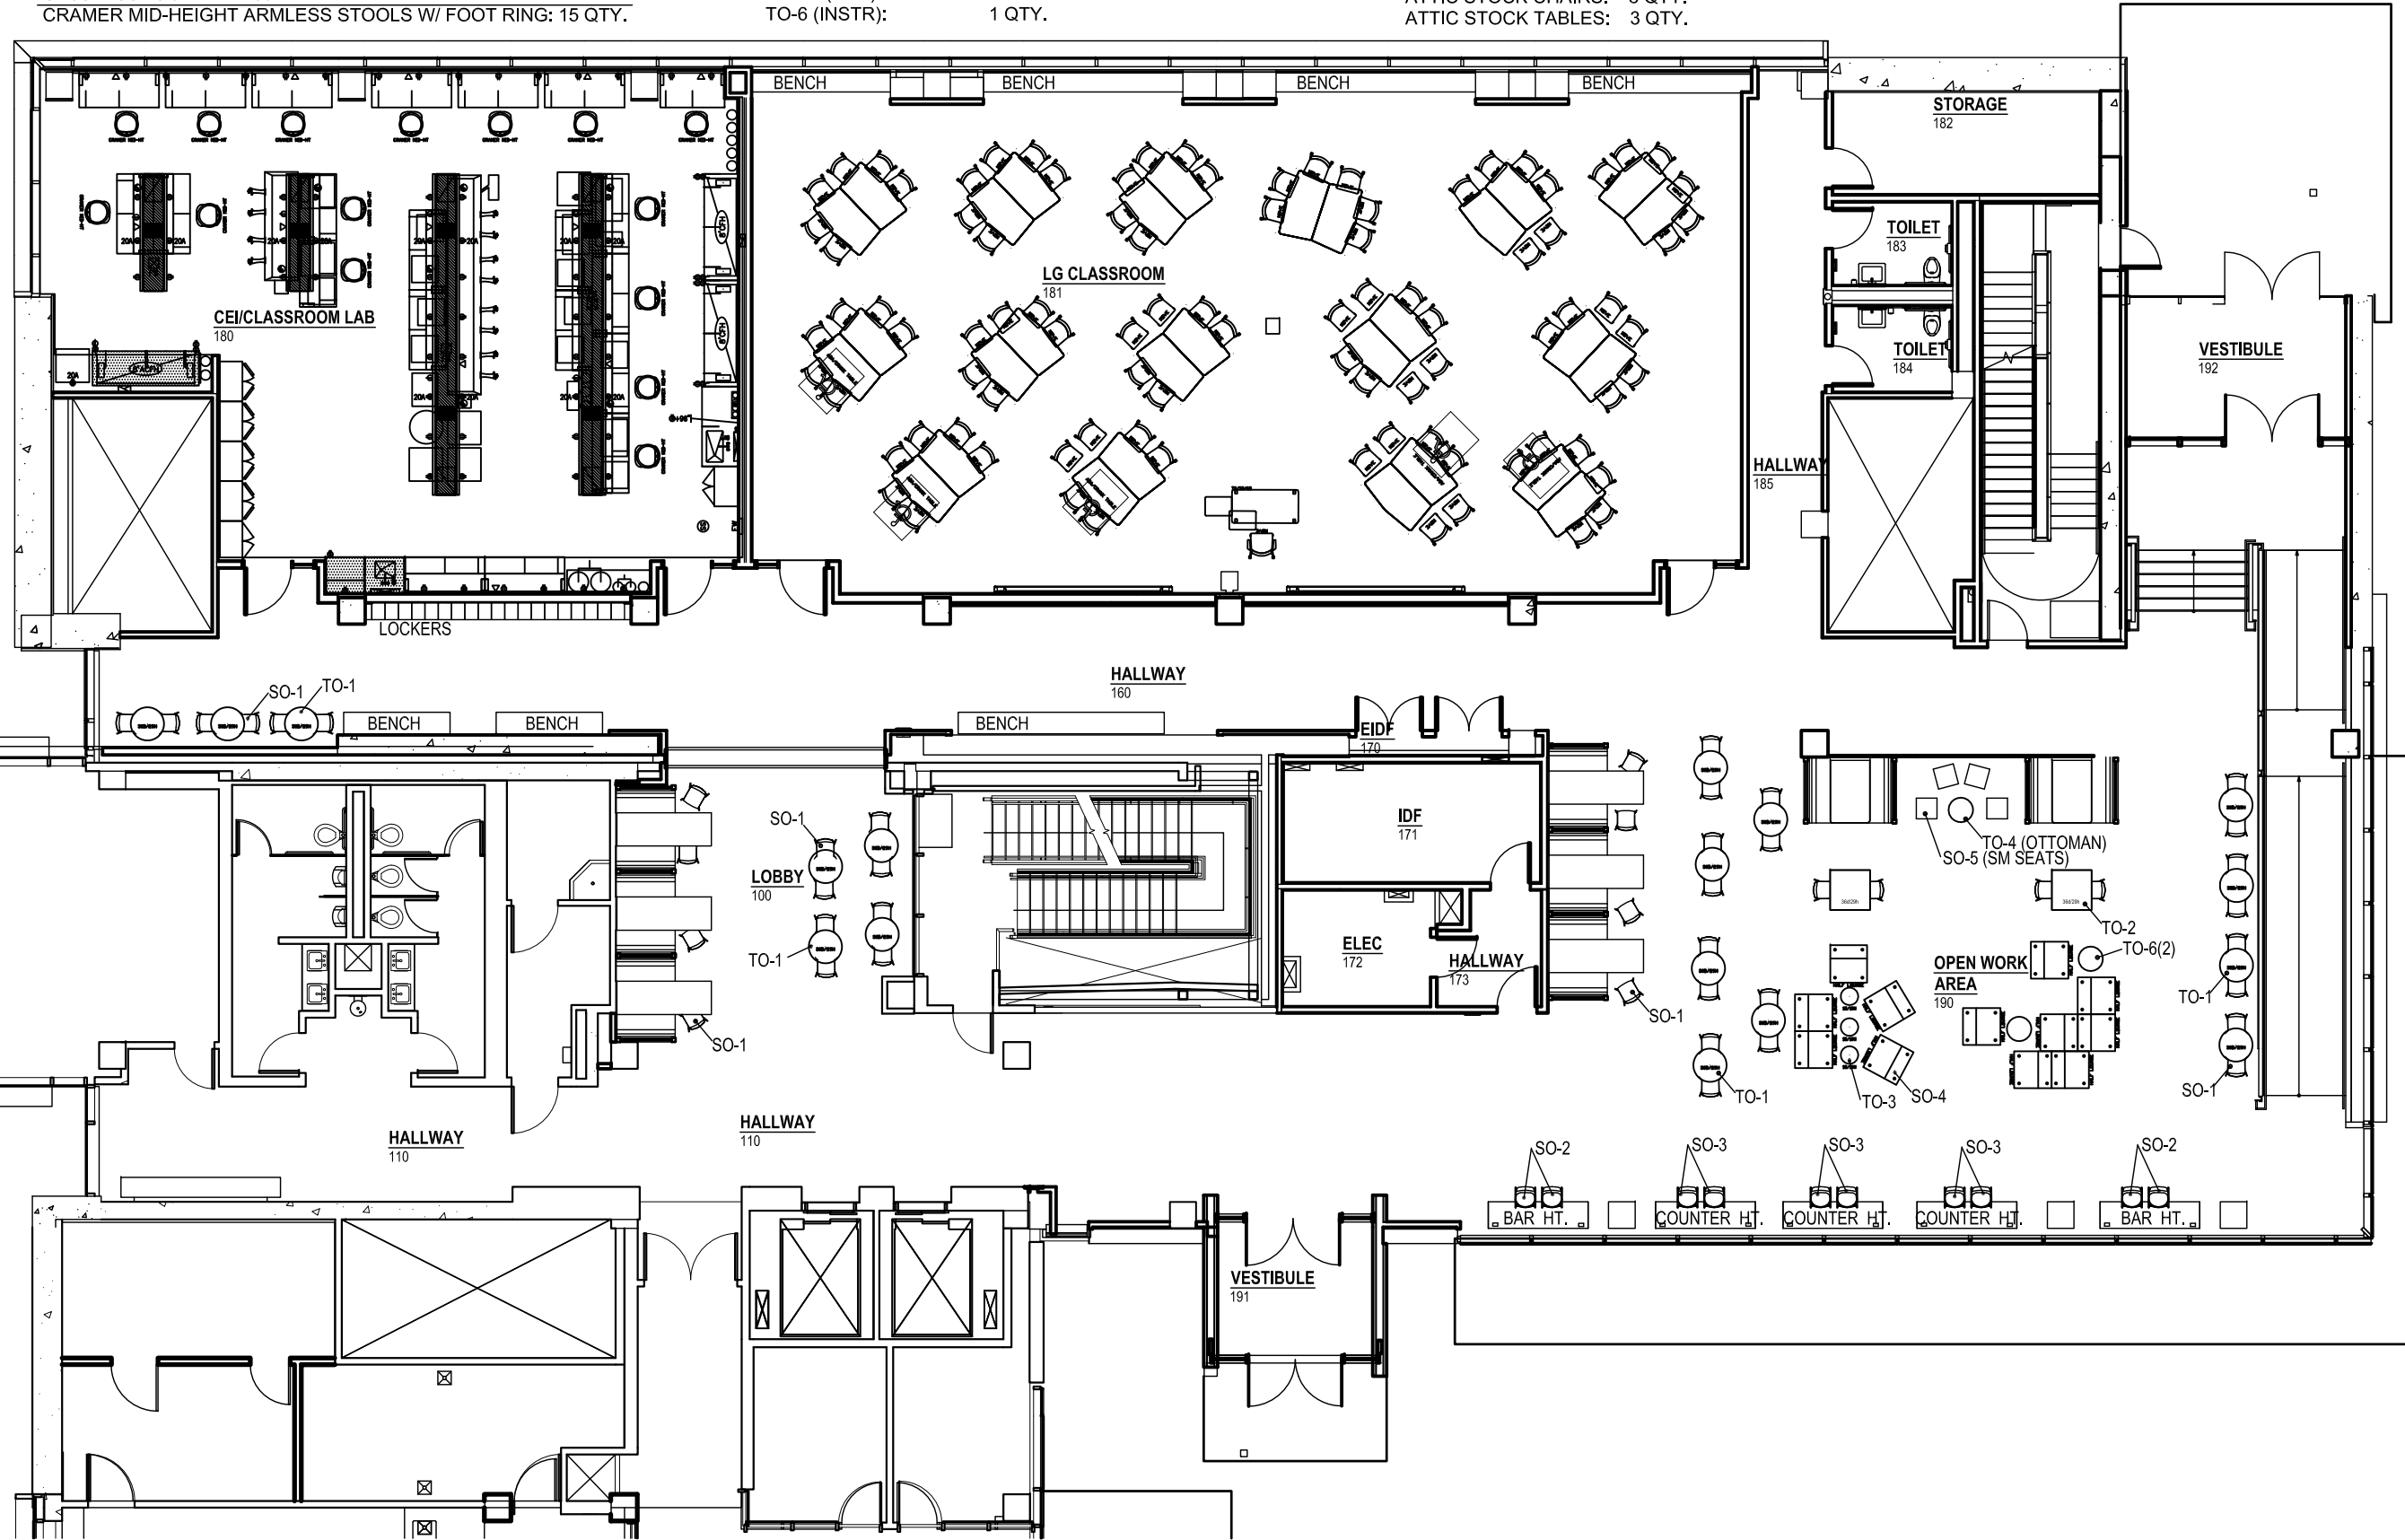

CEI/CLASSROOM 180: CLUSTER PLAN

SO-6 (CHAIRS): 90 QTY.
 TO-5 (TABLES): 25 QTY.
 TO-5A (ADA): 5 QTY.
 TO-6 (INSTR): 1 QTY.

CEI/CLASSROOM LAB 180:
 CRAMER MID-HEIGHT ARMLESS STOOLS W/ FOOT RING: 15 QTY.

ATTIC STOCK CHAIRS: 8 QTY.
 ATTIC STOCK TABLES: 3 QTY.